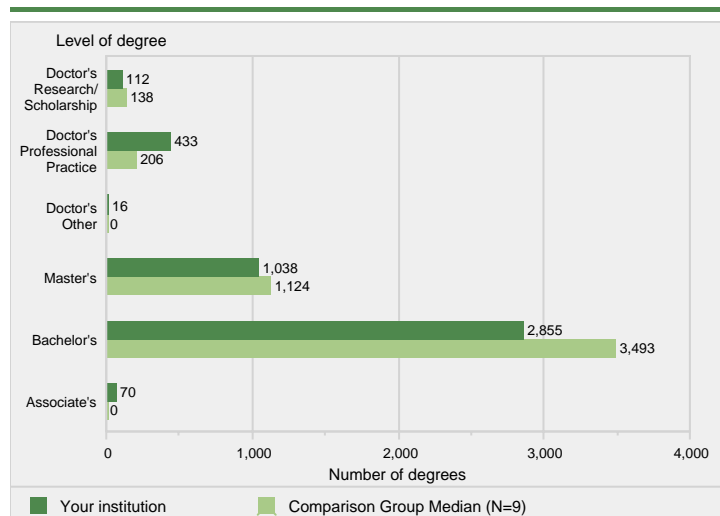

University of Toledo  
Toledo, OH

Figure 1. Percent of all students enrolled, by race/ethnicity and percent of students who are women: Fall 2013

Figure 2. Unduplicated 12-month headcount of all students and of undergraduate students (2012-13), total FTE enrollment (2012-13), and full- and part-time fall enrollment (Fall 2013)

Figure 3. Number of degrees awarded, by level: 2012-13

---

**Figure 4. Academic year tuition and required fees for full-time,**

**Figure 8. Percent of all undergraduates receiving aid by type of aid: 2012-13**

**Figure 10. Graduation rate and transfer-out rate (2007 cohort); graduation rate cohort as a percent of total entering students and retention rates of first-time students (Fall 2013)**

**Figure 9. Average amount of aid received by all undergraduates, by type of aid: 2012-13**