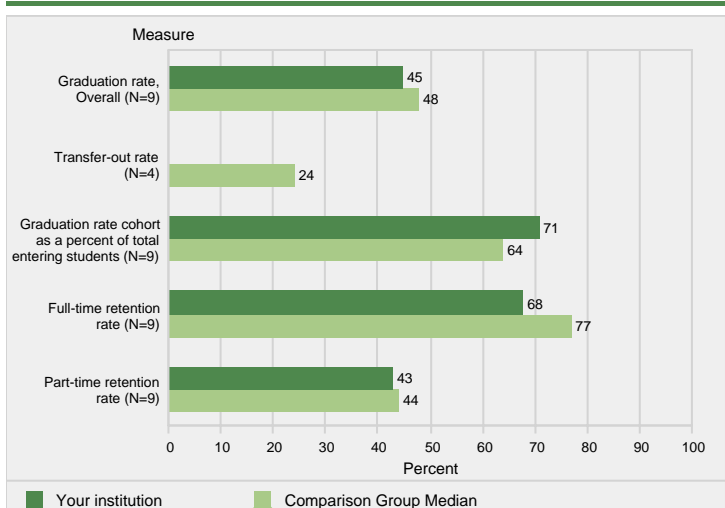

University of Toledo  
Toledo, OH

Figure 1. Percent of all students enrolled, by race/ethnicity and percent of students who are women: Fall 2013

Figure 2. Unduplicated 12-month headcount of all students and of undergraduate students (2012-13), total FTE enrollment (2012-13), and full- and part-time fall enrollment (Fall 2013)

Figure 3. Number of degrees awarded, by level: 2012-13

---

**Figure 4. Academic year tuition and required fees for full-time,**

**Figure 8. Percent of all undergraduates receiving aid by type of aid: 2012-13**

**Figure 10. Graduation rate and transfer-out rate (2007 cohort); graduation rate cohort as a percent of total entering students and retention rates of first-time students (Fall 2013)**

**Figure 9. Average amount of aid received by all undergraduates, by type of aid: 2012-13**

**Figure 11. Bachelor's degree graduation rates of full-time, first-time degree/certificate-seeking undergraduates within 4 years, 6 years, and 8 years: 2005 cohort**

---

V@:•!:'^ ] [ !c!á•!áæ•^!á [ }!áæcæ!•~ ] ] !á^!á!á^!á! }•c!c~c! [ }•!c [ !Q!Ú!Ó!Ú!á~!á! } \*!c@^