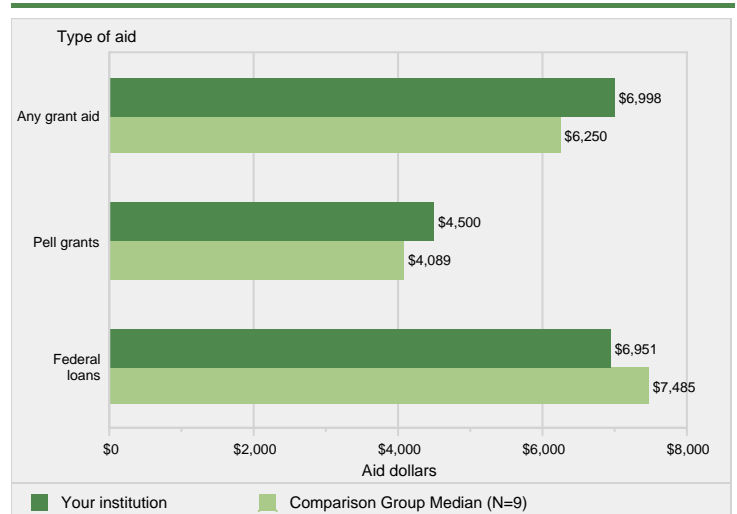

University of Toledo  
Toledo, OH

Figure 1. Percent of all students enrolled, by race/ethnicity and percent of students who are women: Fall 2013

Figure 2. Unduplicated 12-month headcount of all students and of undergraduate students (2012-13), total FTE enrollment (2012-13), and full- and part-time fall enrollment (Fall 2013)

Figure 3. Number of degrees awarded, by level: 2012-13

---

**Figure 4. Academic year tuition and required fees for full-time,**

**Figure 8. Percent of all undergraduates receiving aid by type of aid: 2012-13**

**Figure 10. Graduation rate and transfer-out rate (2007 cohort); graduation rate cohort as a percent of total entering students and retention rates of first-time students (Fall 2013)**

**Figure 9. Average amount of aid received by all undergraduates, by type of aid: 2012-13**

**Figure 11. Bachelor's degree graduation rates of full-time, first-time degree/certificate-seeking undergraduates within 4 years, 6 years, and 8 years: 2005 cohort**

---

V@:•!:'^ ] [ !c!á•!áæ•^!á [ }!áæcæ!•~ ] ] !á^!á!á^!á! }•c!c~c! [ }•!c [ !Q!Ú!Ó!Ú!á~!á! } \*!c@^