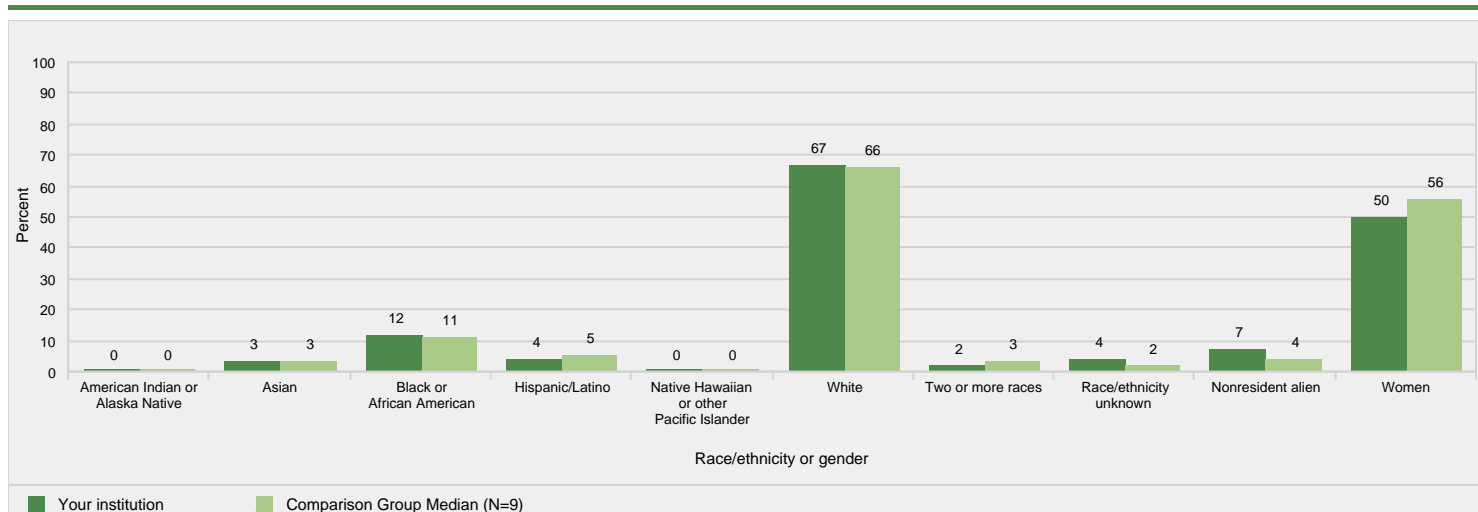

University of Toledo  
Toledo, OH

Figure 1. Percent of all students enrolled, by race/ethnicity and percent of students who are women: Fall 2013

Figure 2. Unduplicated 12-month headcount of all students and of undergraduate students (2012-13), total FTE enrollment (2012-13), and full- and part-time fall enrollment (Fall 2013)

Figure 3. Number of degrees awarded, by level: 2012-13

---

**Figure 4. Academic year tuition and required fees for full-time,**

**Figure 8. Percent of all undergraduates receiving aid by type of aid: 2012-13**