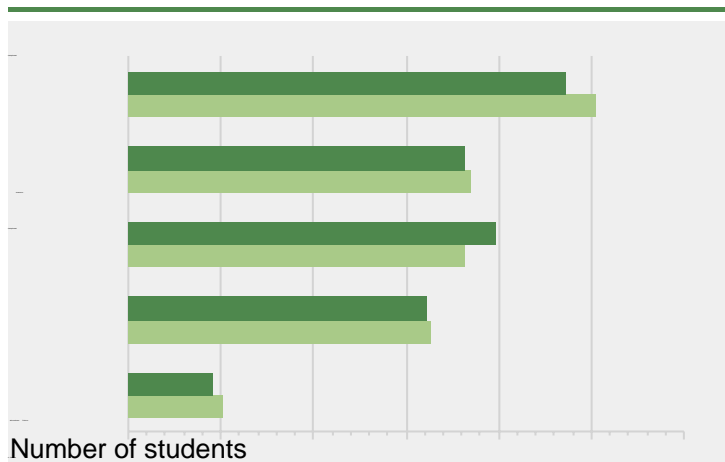

University of Toledo  
Toledo, OH

Figure 1. Percent of all students enrolled, by race/ethnicity and percent of students who are women: Fall 2013

Figure 2. Unduplicated 12-month headcount of all students and of undergraduate students (2012-13), total FTE enrollment (2012-13), and full- and part-time fall enrollment (Fall 2013)

Figure 3. Number of degrees awarded, by level: 2012-13

---

**Figure 4. Academic year tuition and required fees for full-time,**

**Figure 8. Percent of all undergraduates receiving aid by type of aid: 2012-13**