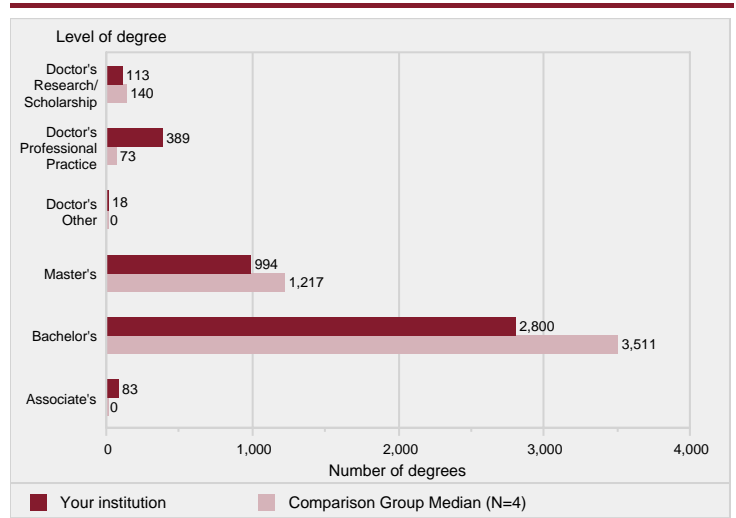

Figure 5. Number of degrees awarded, by level: 2016-17