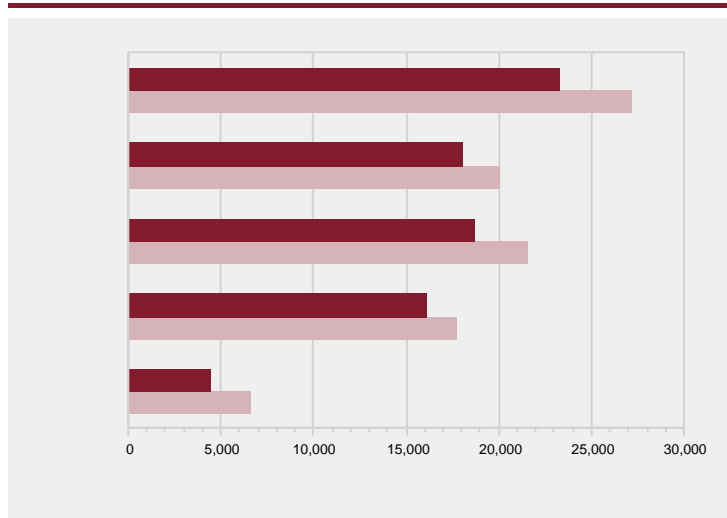

Figure 4. Unduplicated 12-month headcount of all students and of undergraduate students (2016-17), total FTE enrollment (2016-17), and full- and part-time fall enrollment (Fall 2017)