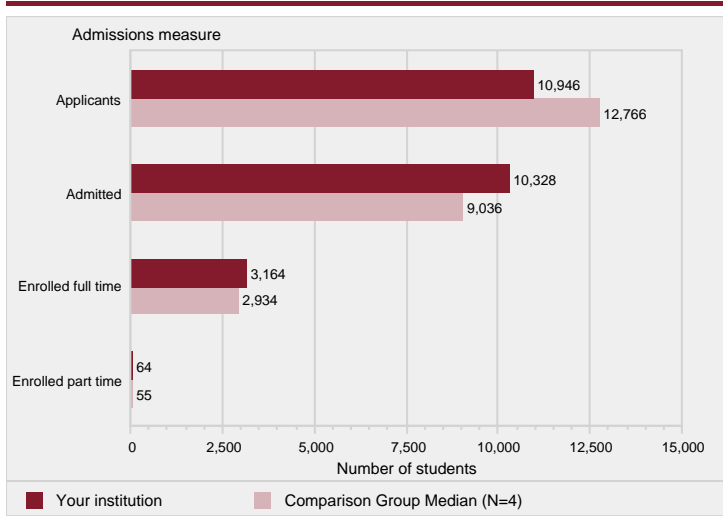

Figure 1. Number of first-time undergraduate students who applied, were admitted, and enrolled full and part time: Fall 2017

Figure 2. Percent of first-time undergraduate applicants admitted, and percent of admissions enrolled, by full- and part-time status: Fall 2017

Figure 3. Percent of all students enrolled, by race/ethnicity, and percent of students who are women: Fall 2017

Figure 4. Unduplicated 12-month headcount of all students and of undergraduate students (2016-17), total FTE enrollment (2016-17), and full- and part-time fall enrollment (Fall 2017)