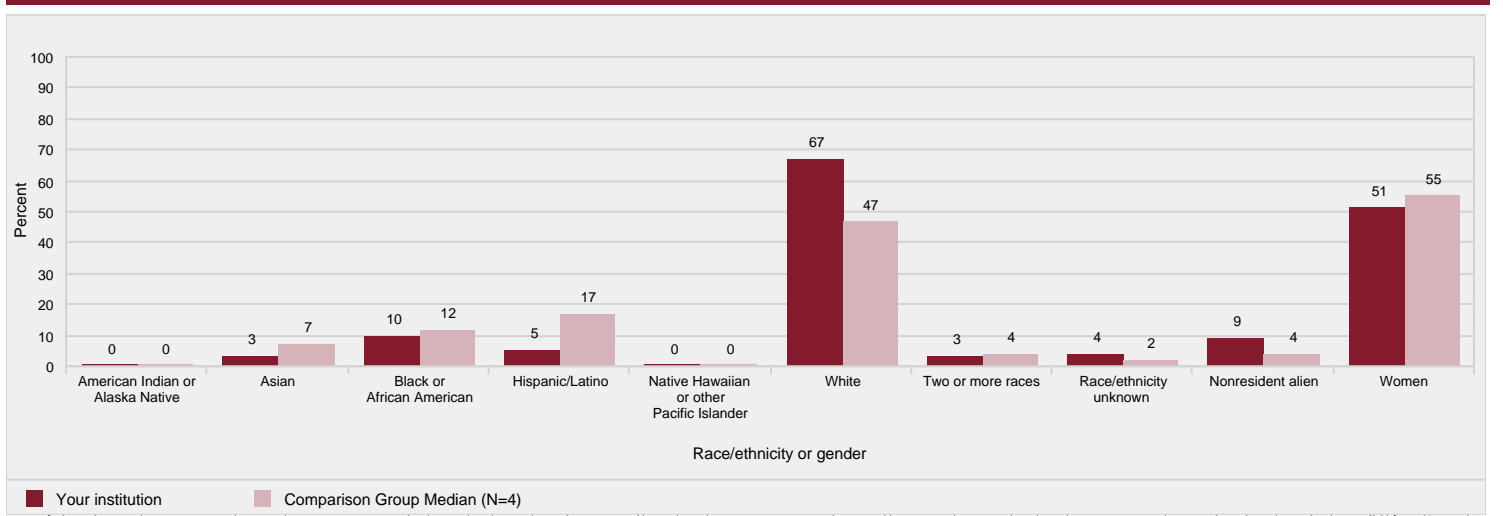

Figure 1. Number of first-time undergraduate students who applied, were admitted, and enrolled full and part time: Fall 2017

Figure 2. Percent of first-time undergraduate applicants admitted, and percent of admissions enrolled, by full- and part-time status: Fall 2017

Figure 3. Percent of all students enrolled, by race/ethnicity, and percent of students who are women: Fall 2017

Figure 4. Unduplicated 12-month headcount of all students and of undergraduate students (2016-17), total FTE enrollment (2016-17), and full- and part-time fall enrollment (Fall 2017)