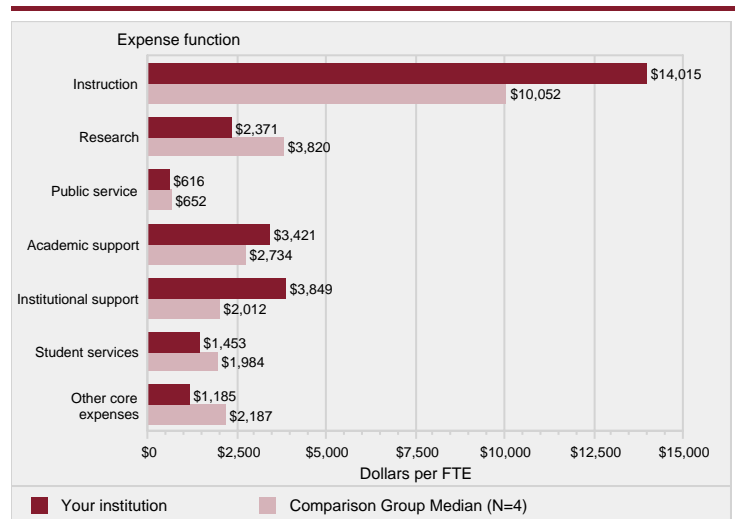

Figure 15.

Figure 19. Award and enrollment rates of non-first-time, full-time, degree/certificate-seeking undergraduates after 8 years of entry, by Pell status, 2009-10 cohort

Figure 20. Award and enrollment rates of non-first-time, part-time, degree/certificate-seeking undergraduates after 8 years of entry, by Pell status, 2009-10 cohort

Figure 21. Percent distribution of core revenues, by source: Fiscal year 2017

Figure 22. Core expenses per FTE enrollment, by function: Fiscal year 2017

Figure 23. Full-time equivalent staff, by occdooa ~ ~
 ya J